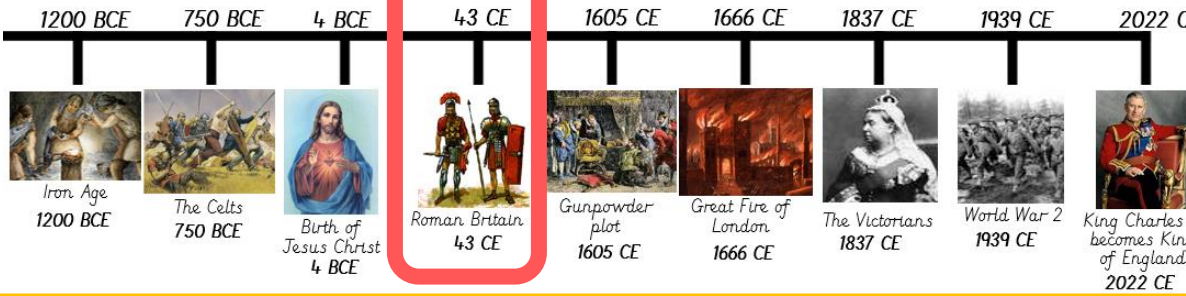

# Roman Around

## Key Knowledge Fact Sheet - Year 3

The Romans successfully invaded Britain in 43CE.

The Romans believed in many different Gods and believed they helped them in different ways.

God of marriage

God of fire and eruptions.

God of the underworld.

The Roman Empire was dominant across Europe, meaning they took over lots of countries.

Their army excelled because they were well organised, highly trained at fighting and had a range of weapons.

Historians use different sources of evidence to discover different things about archaeology (human history and prehistory).

Britain's landscape was altered by the Romans building towns and long, straight roads.